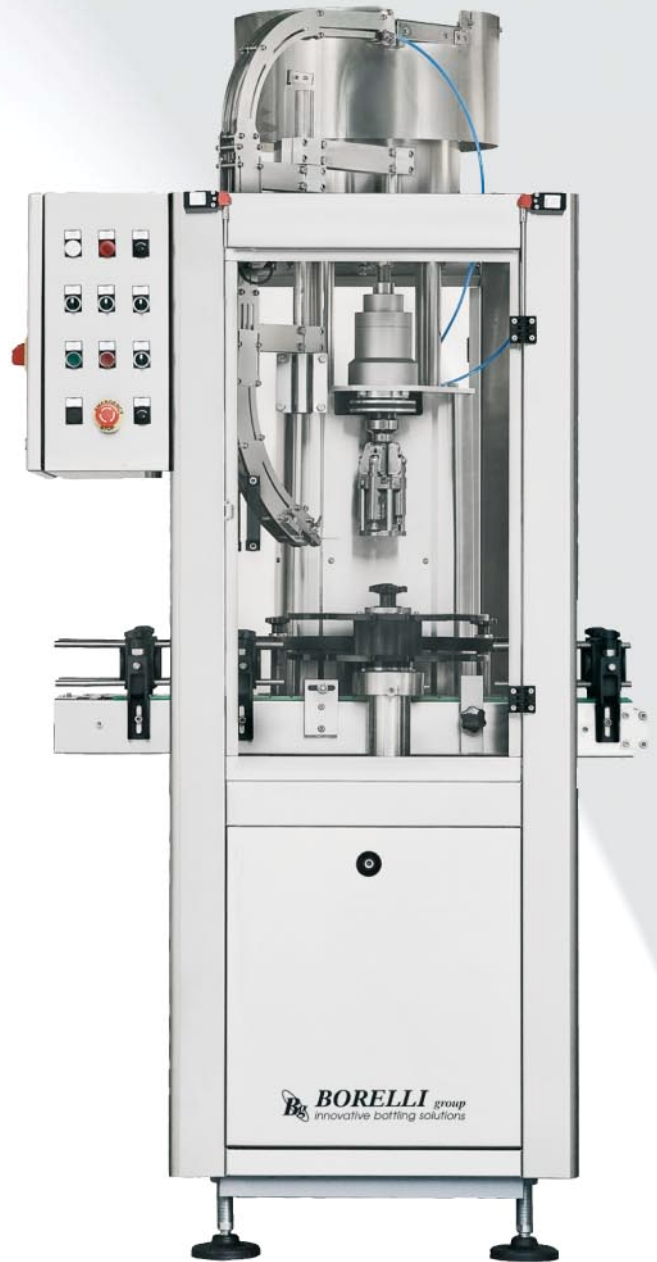

ALEXA line	
Lieferbare Versionen	Naturkork für Wein Aluminium-Schraubverschluss Weitere Kapseln mit direkter Aufsetzung
Leistung Fl./Std.	Bis 2.000 Fl./Std.
FUTURA line	
Lieferbare Ausrüstungen	Naturkork für Wein Aluminium-Schraubverschluss Andere Kapseln mit direkter Aufsetzung Griffkorken mit traditionellem Aufsetzungssystem oder Pick & Place Kronkorken Drück-Kapseln Verschraubkapseln mit Pick & Place Aufsetzungssystem
Leistung Fl./Std.	Bis 3.000 Fl./Std.

ALEXA line	
Versiones disponibles	Tapón de corcho natural para vino Cápsula de rosca de aluminio Otras cápsulas con distribución al vuelo
Producción b/h	Hasta 2.000 bph
FUTURA line	
Versiones disponibles	Tapón de corcho natural para vino Cápsula de rosca de aluminio Otras cápsulas con distribución al vuelo Tapones cabezudos distribuidos por sistema tradicional o Pick & Place Tapones corona Tapones a presión Cápsula enroscadas distribuidas por sistema Pick & Place
Producción bph	Hasta 3.000

Alexa line V 15 – capsula a vite in alluminio
Alexa line V 15 – aluminium screw caps
Alexa line V 15 – capsule vis en aluminium
Alexa line V 15 – Aluminium-Schraubverschluss
Alexa line V 15 – cápsula de rosca de aluminio